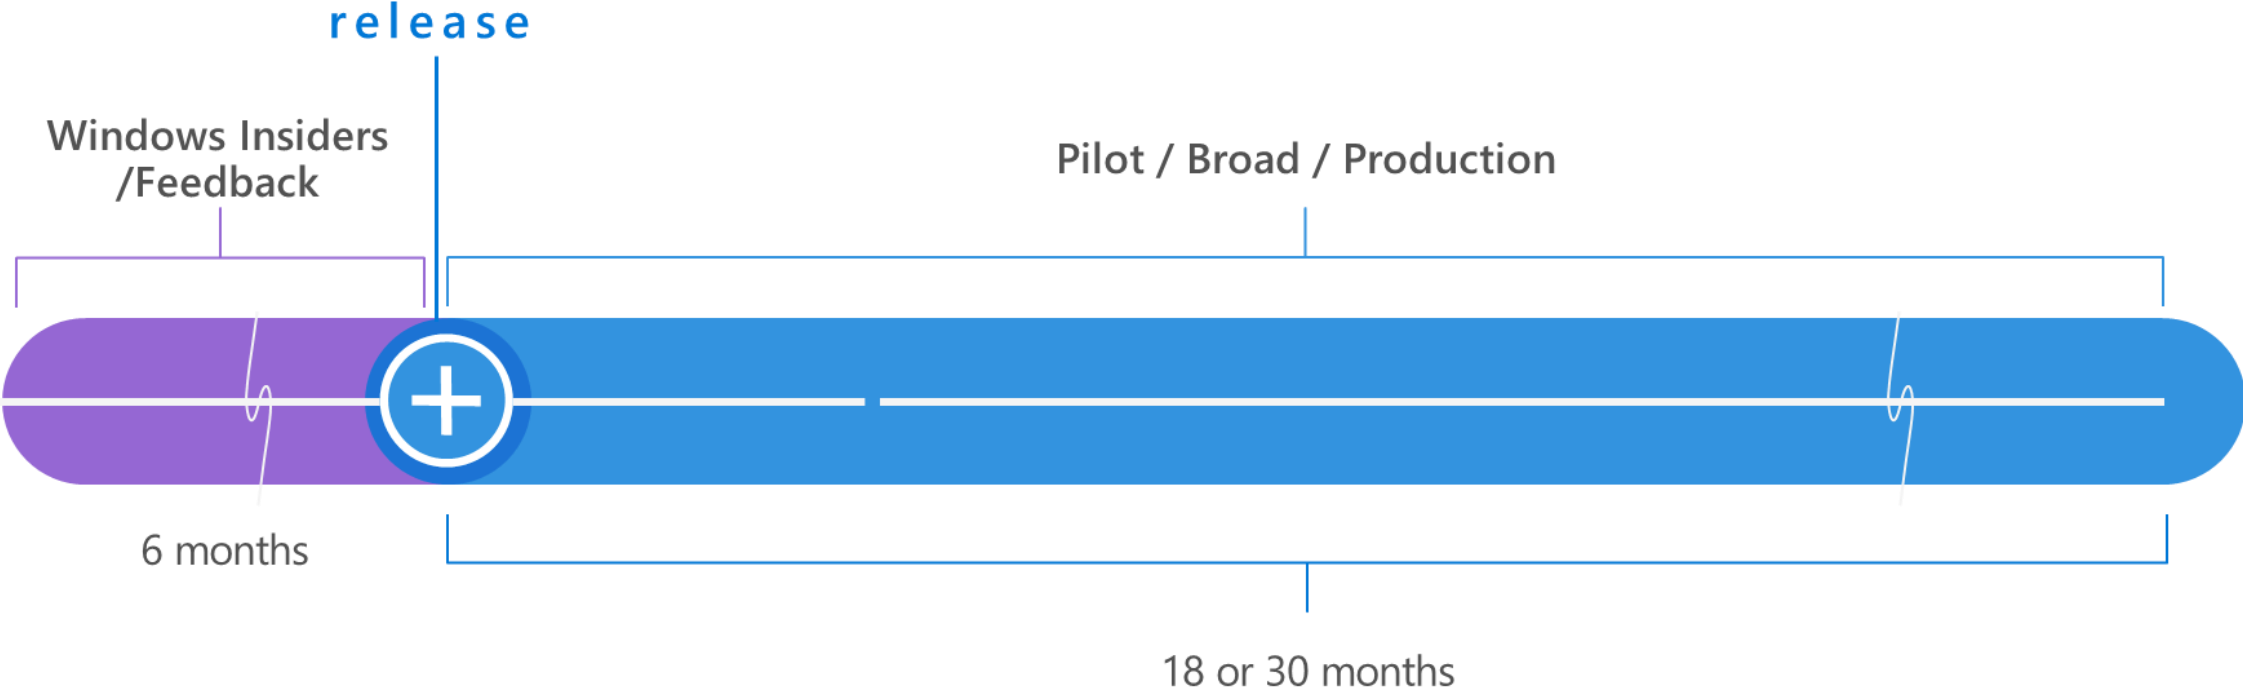

Windows as a Service change from 21H2

Windows 10 Release Lifecycle

Windows 10 release information

Edition	Released first half of year (H1)	Released second half of year (H2)
Windows 10 Enterprise Windows 10 Education Windows 10 IoT Enterprise	18 months from release date	30 months from release date
Windows 10 Pro Windows 10 Pro Education Windows 10 Pro for Workstations Windows 10 Home ¹	18 months from release date	