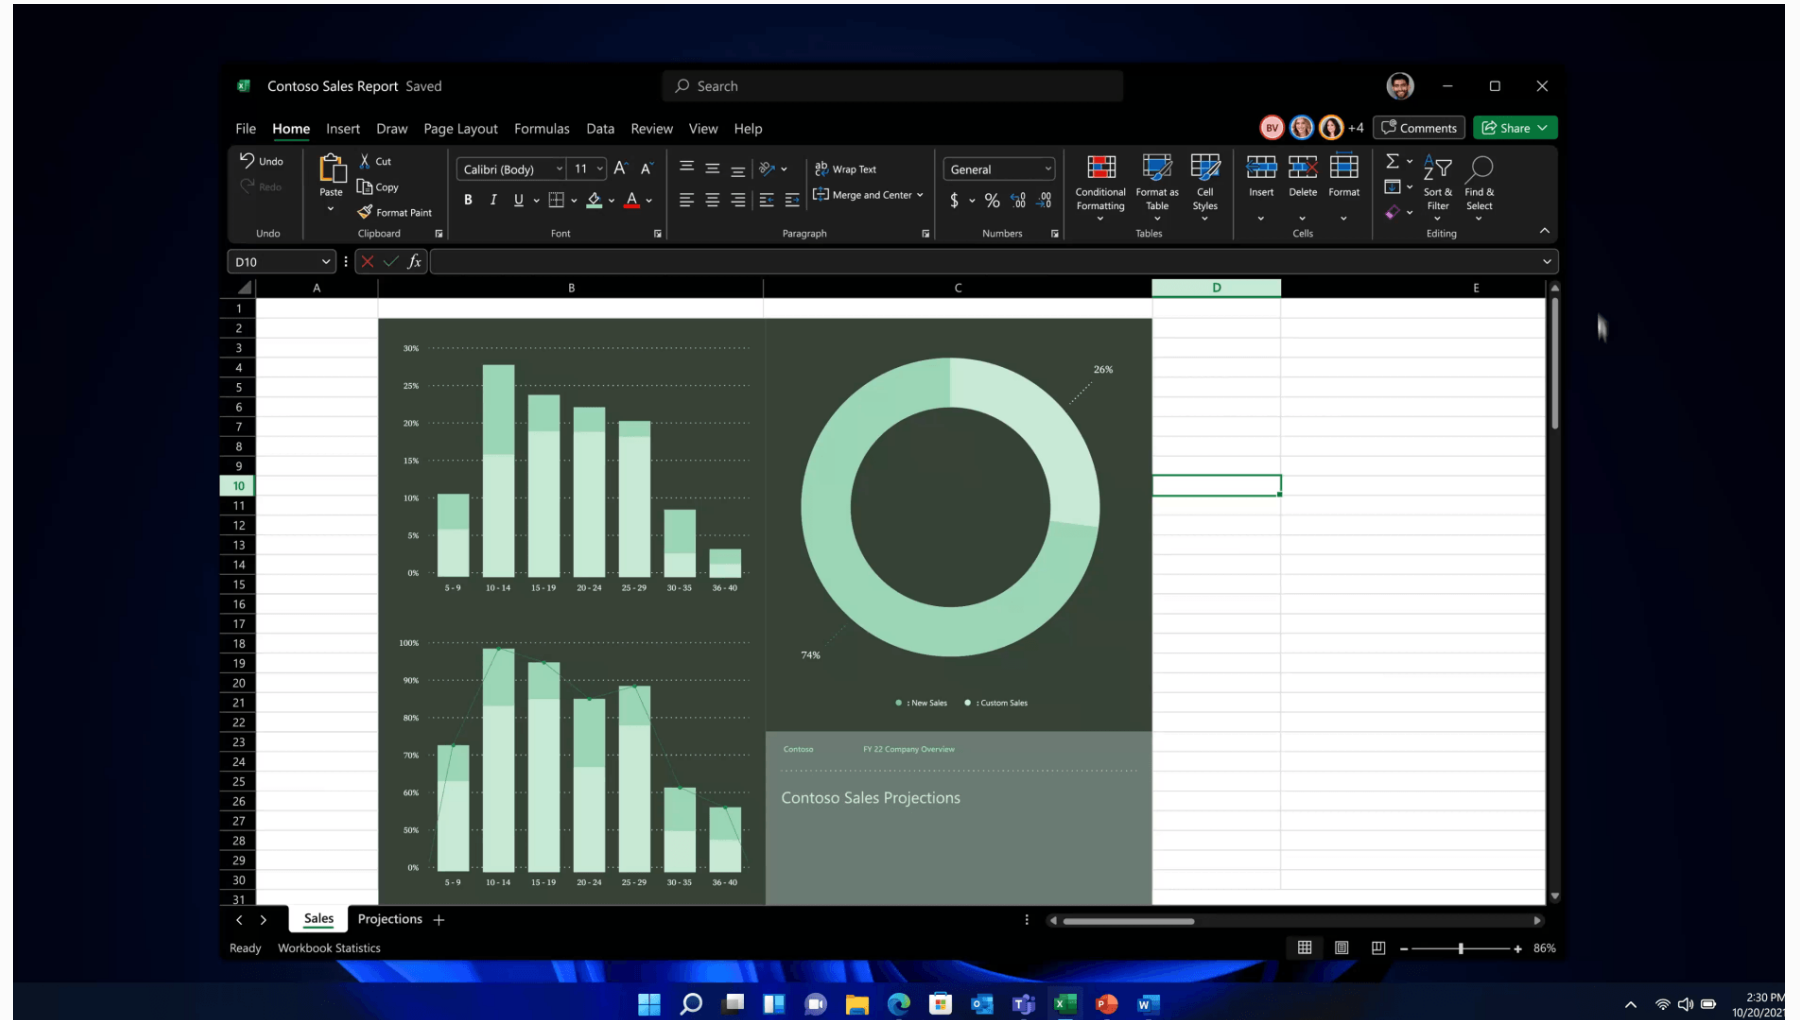

¹ Coming in a future release; appearance may vary.

Productive with simple,
modern visuals

Windows works **the way**
you want

Productive with Snap assist

Productive with Office

The visual refresh of Office shines on the new Windows 11